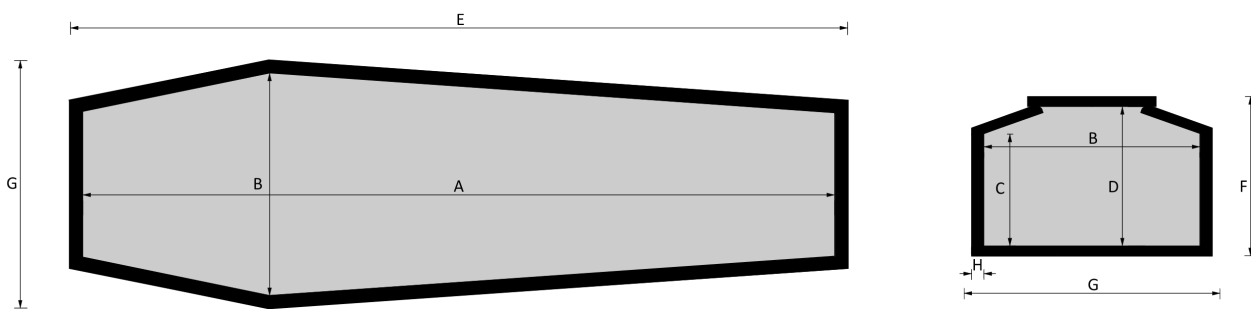

014 Madonna

Essences in the catalog
spruce, linden, yellow pine

Measures from catalogue
193, 183

The article is available in every size and with any finish on request: the variations must be agreed and defined with our sales representatives.

**Wooden coffin for burial, interment and cremation.
The dimensions of the parts making up the coffin
comply with articles 30-31 and 75 of the D.P.R. 285/90.**

	INTERNAL MEASURES				EXTERNAL MEASURES			DEPTH
	A	B	C	D	E	F	G	H
Standard 193	1930	570	287	360	1996	414	634	32
Standard 183	1830	570	287	360	1896	414	634	32