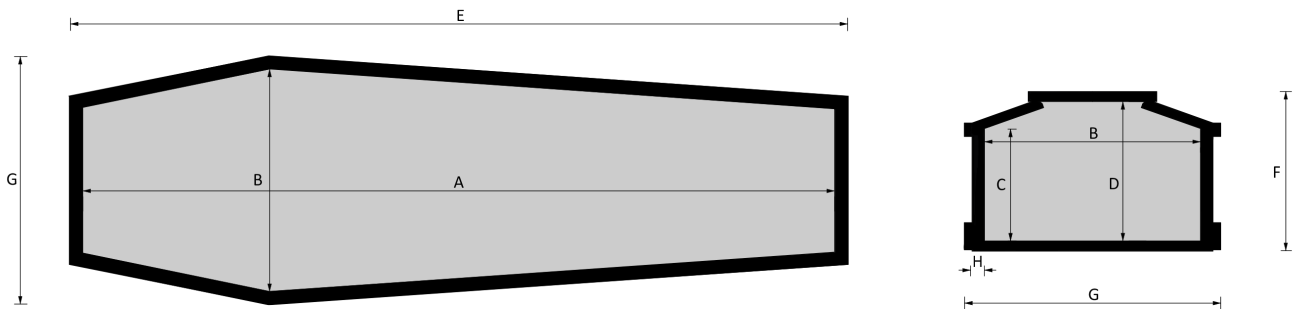

012 Spiga

Essences in the catalog
yellow pine, ash tree, oak

Measures from catalogue
193, 183, 175

The article is available in every size and with any finish on request: the variations must be agreed and defined with our sales representatives.

**Wooden coffin for burial, interment and cremation.
The dimensions of the parts making up the coffin
comply with articles 30-31 and 75 of the D.P.R. 285/90.**

	INTERNAL MEASURES				EXTERNAL MEASURES			DEPTH
	A	B	C	D	E	F	G	H
Standard 193	1930	570	187	360	2027	413	668	32
Standard 183	1830	570	287	360	1927	413	668	32
Standard 175	1770	570	287	360	1857	413	668	32