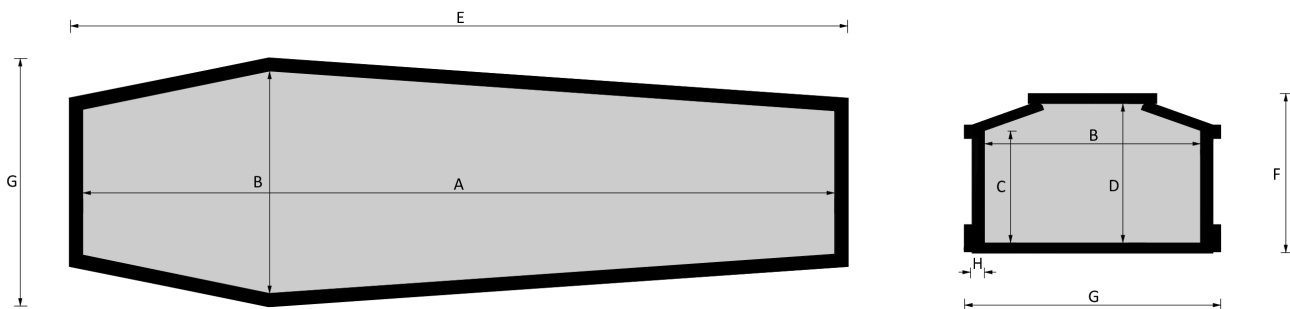

STRAGLIOTTO SpA

America N

Essences in the catalog
elm, oak, national walnut wood

Measures from catalogue
193, 183

The article is available in every size and with any finish on request: the variations must be agreed and defined with our sales representatives.

**Wooden coffin for burial, interment and cremation.
The dimensions of the parts making up the coffin
comply with articles 30-31 and 75 of the D.P.R. 285/90.**

	INTERNAL MEASURES				EXTERNAL MEASURES			DEPTH
	A	B	C	D	E	F	G	H
Standard 193	1930	570	287	393	2042	447	682	32
Standard 183	1830	570	287	393	1942	447	682	32