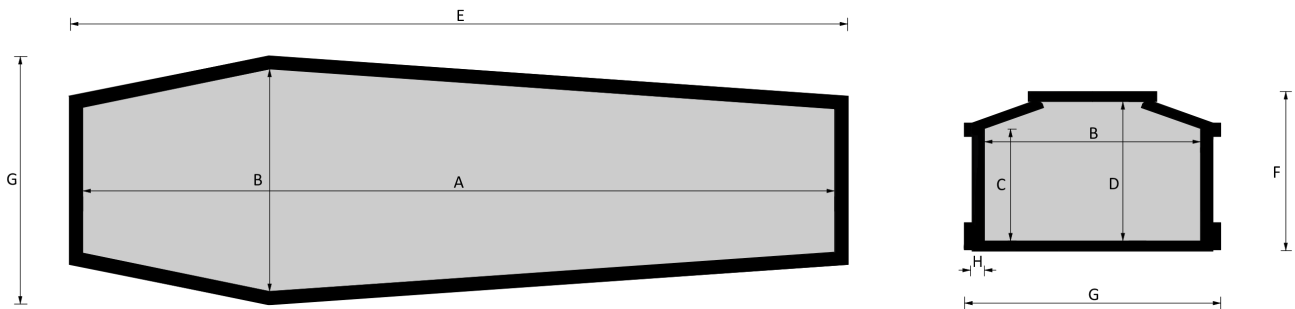

012 Rosa

Essences in the catalog
yellow pine, ash tree, oak

Measures from catalogue
193, 183, 175

The article is available in every size and with any finish on request: the variations must be agreed and defined with our sales representatives.

**Wooden coffin for burial, interment and cremation.
The dimensions of the parts making up the coffin
comply with articles 30-31 and 75 of the D.P.R. 285/90.**

	INTERNAL MEASURES				EXTERNAL MEASURES			DEPTH
	A	B	C	D	E	F	G	H
Standard 193	1930	570	187	360	2027	413	668	32
Standard 183	1830	570	287	360	1927	413	668	32
Standard 175	1770	570	287	360	1857	413	668	32